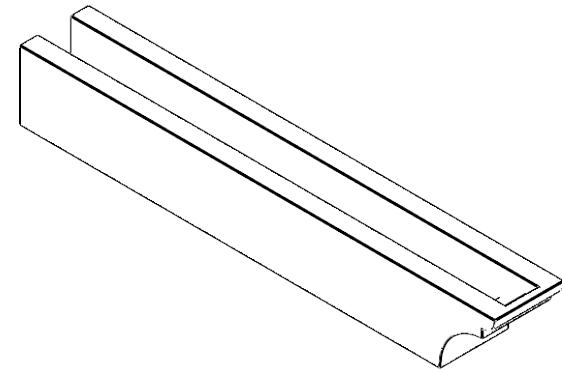

# ITEM NUMBER: RFTURO040X04000X28000X004YOR00RCPR

4"W X 4"H X 28"L TIMBERTHANE ROUGH CEDAR YORKTOWN FAUX WOOD OPEN RAFTER TAIL, 4"L END, PRIMED TAN

## SIDE PROFILE