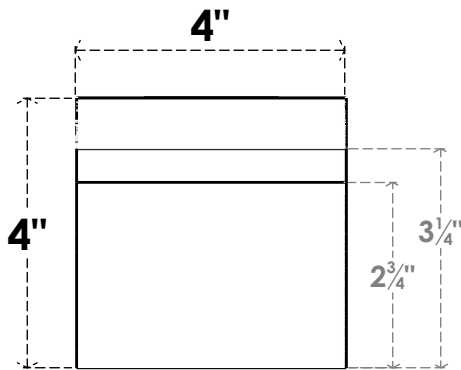

# ITEM NUMBER: RFTURO040X04000X28000X004YOR00RCPR

4"W X 4"H X 28"L TIMBERTHANE ROUGH CEDAR YORKTOWN FAUX WOOD OPEN RAFTER TAIL, 4"L END, PRIMED TAN

## SIDE PROFILE