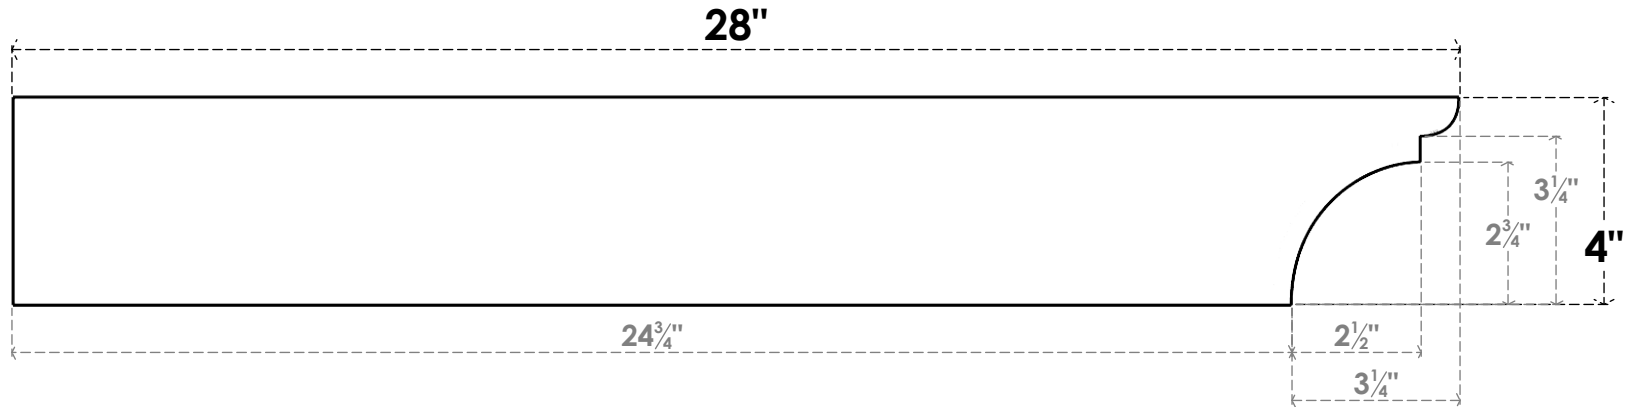

# ITEM NUMBER: RFTURO040X04000X28000X004YOR00RCPR

4"W X 4"H X 28"L TIMBERTHANE ROUGH CEDAR YORKTOWN FAUX WOOD OPEN RAFTER TAIL, 4"L END, PRIMED TAN

## SIDE PROFILE